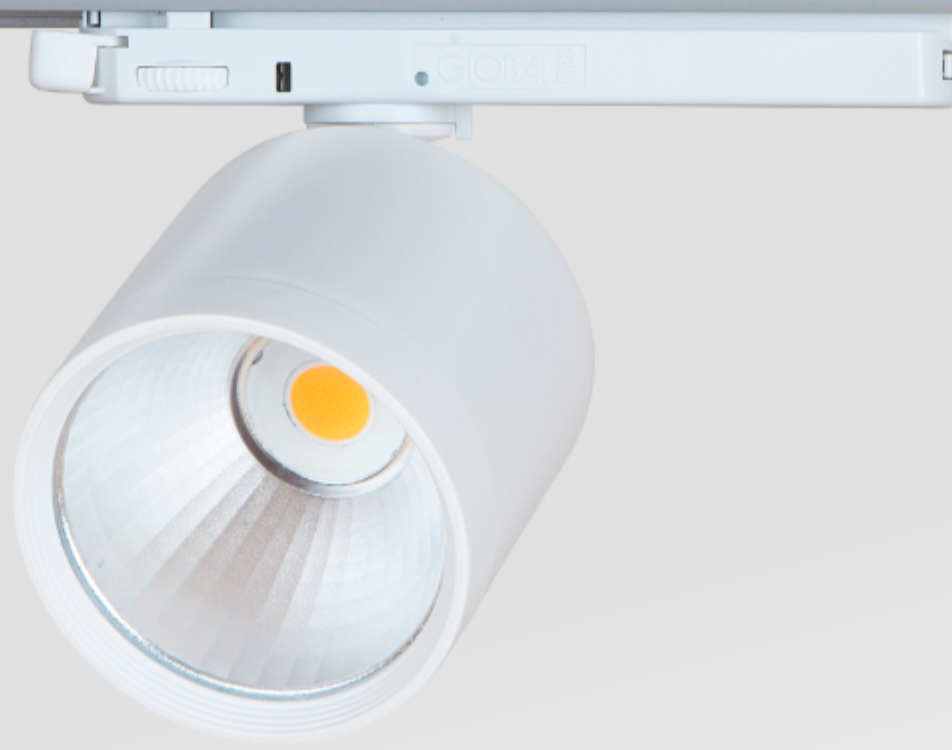

LIVAL

Standard

- Allrounder, perfect for all segments
- Easy lightsetting
- Reflectors: 15D, 24D, 36D
- Available Drivers: ON/OFF, Dali, Wireless Masterconnect, Casambi

Technical data

Input Power	LED-Module	Color Consistency	Installation Type	Material	Lumen Maintenance	Luminaire Color
220 - 240V	PHILIPS - SAMSUNG - CITIZEN	2-Step MacAdam	Nordic Aluminium Global Trac	Powder Painted Die-Cast Aluminum	50 000h L80 B10	White (RAL 9016), Black (RAL 9005), Silver (ca RAL 9006)

Technical Data

COB Type	Forward current	System Luminous Flux	System Power	Lm/W
CRI 90 3000K	350mA	1 726 lm	13,9 W	124.0
CRI 90 3000K	650mA	3 090 lm	25,4 W	121.6
CRI 90 3000K	850mA	3 936 lm	33,7 W	116.8
CRI 90 4000K	350mA	1 815 lm	13,9 W	130.6
CRI 90 4000K	650mA	3 265 lm	25,4 W	128.5
CRI 90 4000K	850mA	4 170 lm	33,7 W	123.7