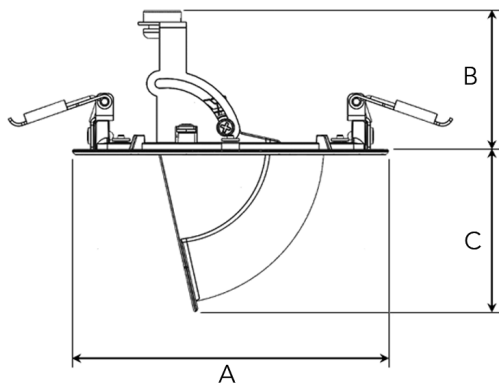

Spot		Medium		Flood		Wide Flood	
15°		27°		36°		56°	
m	ø	m	ø	m	ø	m	ø
1.0	0.26	1.0	0.47	1.0	0.65	1.0	1.06
2.0	0.53	2.0	0.95	2.0	1.30	2.0	2.12
3.0	0.79	3.0	1.42	3.0	1.95	3.0	3.18

A 118 B 56 C 61 (mm)

Saw instruction: ø 108 mm

Zimled 1200

Technical specification

Retractable and rotating down light with chip on board and separated NL Power LED electronic ballast for optimal life time and light flow performance. High quality reflectors with four different beam spreads. Lamp housing of die-cast aluminium for optimal cooling and low weight.

Model and colors Available in white, black and grey

Area of use Down light for indoor applications.

Technical data

Mains (input) voltage	220-240 V
Total weight	0,2 kg
Form of protection	IP 20, class III
Light source	LED
Operating position	355°/80°
Driver	Stand alone, included
Optics	Metalized aluminum reflector
Beam spreads	Spot, Medium, Flood, Wide flood