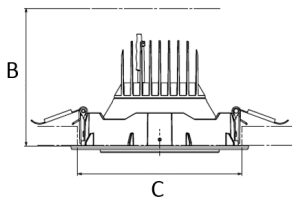

Spot		Medium		Flood		Wide Flood	
14°		26°		37°		55°	
m	ø	m	ø	m	ø	m	ø
1.0	0.24	1.0	0.47	1.0	0.68	1.0	1.05
2.0	0.48	2.0	0.94	2.0	1.35	2.0	2.10
3.0	0.72	3.0	1.41	3.0	2.03	3.0	3.15

A 193 B 150 C 178 (mm)

Saw instruction: ø 178 mm

Twist 4000

Technical specification

Recessed down light with adjustable light direction using gyro function. Chip on board and separated NL Power LED electronic ballast for optimal life time and light flow performance. High quality reflectors with four different beam spreads. Lamp housing of die-cast aluminium for optimal cooling and low weight.

Model and colors Available in white, black and grey.

Area of use Down light for indoor applications.

Technical data

Mains (input) voltage	220-240 V
Total weight	0,83 kg
Form of protection	IP 20, class III
Light source	LED
Operating position	Vertical/Gyro
Start time	Instant
Driver	Stand alone, included
Optics	Metalized aluminum reflector
Beam spreads	Spot, Medium, Flood, Wide flood