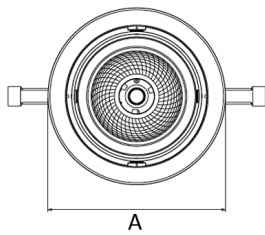

Spot		Medium		Flood		Wide Flood	
14°		26°		37°		55°	
m	ø	m	ø	m	ø	m	ø
1.0	0.24	1.0	0.47	1.0	0.68	1.0	1.05
2.0	0.48	2.0	0.94	2.0	1.35	2.0	2.10
3.0	0.72	3.0	1.41	3.0	2.03	3.0	3.15

A 193 B 150 C 178 (mm)

Saw instruction: ø 178 mm

Twist 4000

Technical specification

Recessed down light with adjustable light direction using gyro function. Chip on board and separated NL Power LED electronic ballast for optimal life time and light flow performance. High quality reflectors with four different beam spreads. Lamp housing of die-cast aluminium for optimal cooling and low weight.

Model and colors Available in white, black and grey.

Area of use Down light for indoor applications.

Technical data

Mains (input) voltage	220-240 V
Total weight	0,83 kg
Form of protection	IP 20, class III
Light source	LED
Operating position	Vertical/Gyro
Start time	Instant
Driver	Stand alone, included
Optics	Metalized aluminum reflector
Beam spreads	Spot, Medium, Flood, Wide flood

Type	Delivered lumen output (lm)	System power (W)	EEI ³
930	3850	35	A++
940	3800	36	A+
840	3880	30	A++

Note

The above article numbers applies to 930.

Product available with Food COB on request. Product available in other Kelvin temperatures on request. Product available with DALI option on request. Final shipping destination may require minor modifications of components as well as article numbers, be sure to state the country in which the fixtures will be used.