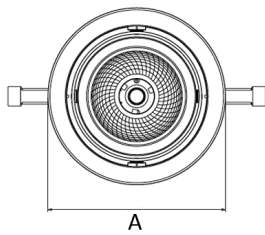

Spot		Medium		Flood		Wide Flood	
14°		26°		37°		55°	
m	ø	m	ø	m	ø	m	ø
1.0	0.24	1.0	0.47	1.0	0.68	1.0	1.05
2.0	0.48	2.0	0.94	2.0	1.35	2.0	2.10
3.0	0.72	3.0	1.41	3.0	2.03	3.0	3.15

A 193 B 150 C 178 (mm)

Saw instruction: ø 178 mm

Twist 3000

Technical specification

Recessed down light with adjustable light direction using gyro function. Chip on board and separated NL Power LED electronic ballast for optimal life time and light flow performance. High quality reflectors with four different beam spreads. Lamp housing of die-cast aluminium for optimal cooling and low weight.

Model and colors Available in white, black and grey.

Area of use Down light for indoor applications.

Technical data

Mains (input) voltage	220-240 V
Total weight	0,83 kg
Form of protection	IP 20, class III
Light source	LED
Operating position	Vertical/Gyro
Start time	Instant
Driver	Stand alone, included
Optics	Metalized aluminum reflector
Beam spreads	Spot, Medium, Flood, Wide flood

Type	Delivered lumen output (lm)	System power (W)	EEI ³
930	2800	24	A++
940	2800	24,5	A++
840	2900	22	A++

Note

The above article numbers applies to 930.

Product available with Food COB on request. Product available in other Kelvin temperatures on request. Product available with DALI option on request. Final shipping destination may require minor modifications of components as well as article numbers, be sure to state the country in which the fixtures will be used.