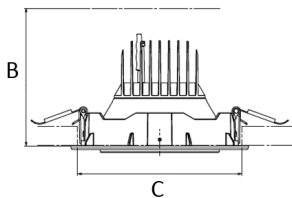

Spot		Medium		Flood		Wide Flood	
14°		26°		37°		55°	
m	ø	m	ø	m	ø	m	ø
1.0	0.24	1.0	0.47	1.0	0.68	1.0	1.05
2.0	0.48	2.0	0.94	2.0	1.35	2.0	2.10
3.0	0.72	3.0	1.41	3.0	2.03	3.0	3.15

A 193 B 150 C 178 (mm)

Saw instruction: ø 178 mm

Twist 3000

Technical specification

Recessed down light with adjustable light direction using gyro function. Chip on board and separated NL Power LED electronic ballast for optimal life time and light flow performance. High quality reflectors with four different beam spreads. Lamp housing of die-cast aluminium for optimal cooling and low weight.

Model and colors Available in white, black and grey.

Area of use Down light for indoor applications.

Technical data

Mains (input) voltage	220-240 V
Total weight	0,83 kg
Form of protection	IP 20, class III
Light source	LED
Operating position	Vertical/Gyro
Start time	Instant
Driver	Stand alone, included
Optics	Metalized aluminum reflector
Beam spreads	Spot, Medium, Flood, Wide flood