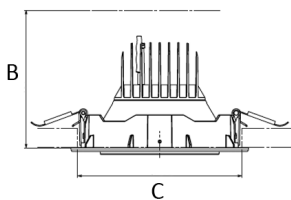

Oval	
60° / 40°	
m	ø
1.0	1.13
2.0	2.25
3.0	3.38

A 193 B 150 C 178 (mm)

Saw instruction: ø 178 mm

### Technical specification

Recessed down light with adjustable light direction using gyro function. Chip on board and separated NL Power LED electronic ballast for optimal life time and light flow performance. High quality Oval beam reflector, which reduces the hotspot and reduces the risk of damaging the meat and sensitive fresh food items. Lamp housing of die-cast aluminium for optimal cooling and low weight.

### Technical data

Mains (input) voltage	220-240 V
Total weight	0,83 kg
Form of protection	IP 20, class III
Color temperature	2000-5000 K
Light source	LED
Operating position	Vertical/Gyro
Start time	Instant
Driver	Stand alone, included
Optics	Anodized aluminium reflector
Beam spreads	Oval