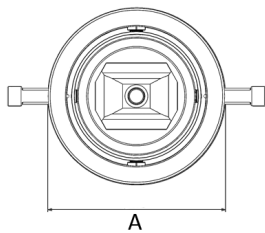

Oval	
60° / 40°	
m	ø
1.0	1.13
2.0	2.25
3.0	3.38

A 193 B 150 C 178 (mm)

Saw instruction: ø 178 mm

### Technical specification

Recessed down light with adjustable light direction using gyro function. Chip on board and separated NL Power LED electronic ballast for optimal life time and light flow performance. High quality Oval beam reflector, which reduces the hotspot and reduces the risk of damaging the meat and sensitive fresh food items. Lamp housing of die-cast aluminium for optimal cooling and low weight.

### Technical data

Mains (input) voltage	220-240 V
Total weight	0,83 kg
Form of protection	IP 20, class III
Color temperature	2000-5000 K
Light source	LED
Operating position	Vertical/Gyro
Start time	Instant
Driver	Stand alone, included
Optics	Anodized aluminium reflector
Beam spreads	Oval