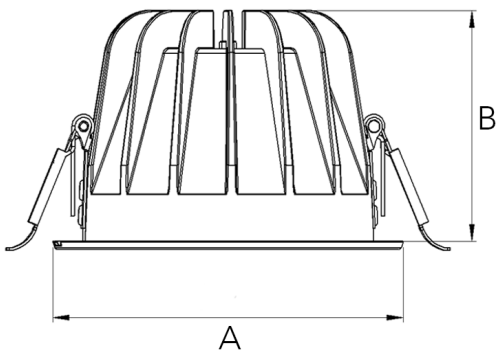

Spot		Medium		Flood		Wide Flood	
14°		26°		37°		55°	
m	ø	m	ø	m	ø	m	ø
1.0	0.24	1.0	0.47	1.0	0.68	1.0	1.05
2.0	0.48	2.0	0.94	2.0	1.35	2.0	2.10
3.0	0.72	3.0	1.41	3.0	2.03	3.0	3.15

A 144 B 90 (mm)

Saw instruction: ø 128

### Technical specification

Recessed down light with chip on board and separated NL Power LED electronic ballast for optimal life time and light flow performance. High quality reflectors with four different beam spreads. Lamp housing of die-cast aluminium for optimal cooling and low weight.

### Technical data

Mains (input) voltage	220-240 V
Total weight	0,55 kg
Form of protection	IP20/IP44 with front glass. IP20 without front glass
Light source	LED
Operating position	Vertical/fixed
Start time	Instant
Driver	Stand alone, included
Optics	Metalized aluminum reflector
Beam spreads	Spot, Medium, Flood, Wide flood