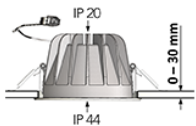

Spot		Medium		Flood		Wide Flood	
14°		26°		37°		55°	
m	ø	m	ø	m	ø	m	ø
1.0	0.24	1.0	0.47	1.0	0.68	1.0	1.05
2.0	0.48	2.0	0.94	2.0	1.35	2.0	2.10
3.0	0.72	3.0	1.41	3.0	2.03	3.0	3.15

A 144 B 90 (mm)

Saw instruction: ø 128

### Technical specification

Recessed down light with chip on board and separated NL Power LED electronic ballast for optimal life time and light flow performance. High quality reflectors with four different beam spreads. Lamp housing of die-cast aluminium for optimal cooling and low weight.

### Technical data

Mains (input) voltage	220-240 V
Total weight	0,55 kg
Form of protection	IP20/IP44 with front glass. IP20 without front glass
Light source	LED
Operating position	Vertical/fixed
Start time	Instant
Driver	Stand alone, included
Optics	Metalized aluminum reflector
Beam spreads	Spot, Medium, Flood, Wide flood