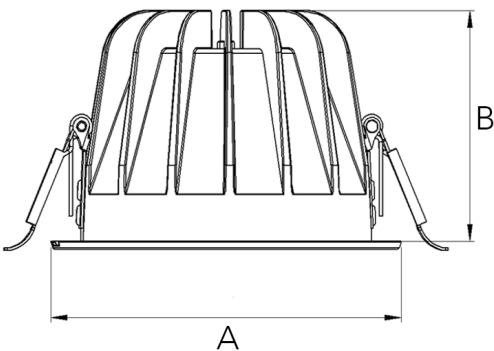

Spot		Medium		Flood		Wide Flood	
14°		26°		37°		55°	
m	ø	m	ø	m	ø	m	ø
1.0	0.24	1.0	0.47	1.0	0.68	1.0	1.05
2.0	0.48	2.0	0.94	2.0	1.35	2.0	2.10
3.0	0.72	3.0	1.41	3.0	2.03	3.0	3.15

A 144 B 90 (mm)

Saw instruction: ø 128

### Technical specification

Recessed down light with chip on board and separated NL Power LED electronic ballast for optimal life time and light flow performance. High quality reflectors with four different beam spreads. Lamp housing of die-cast aluminium for optimal cooling and low weight.

### Technical data

Mains (input) voltage	220-240 V
Total weight	0,55 kg
Form of protection	IP20/IP44 with front glass. IP20 without front glass
Light source	LED
Operating position	Vertical/fixed
Start time	Instant
Driver	Stand alone, included
Optics	Metalized aluminum reflector
Beam spreads	Spot, Medium, Flood, Wide flood