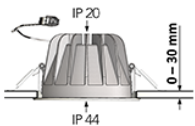

Spot		Medium		Flood		Wide Flood	
14°		26°		37°		55°	
m	ø	m	ø	m	ø	m	ø
1.0	0.24	1.0	0.47	1.0	0.68	1.0	1.05
2.0	0.48	2.0	0.94	2.0	1.35	2.0	2.10
3.0	0.72	3.0	1.41	3.0	2.03	3.0	3.15

A 144 B 90 (mm)

Saw instruction: ø 128

### Technical specification

Recessed down light with chip on board and separated NL Power LED electronic ballast for optimal life time and light flow performance. High quality reflectors with four different beam spreads. Lamp housing of die-cast aluminium for optimal cooling and low weight.

### Technical data

Mains (input) voltage	220-240 V
Total weight	0,55 kg
Form of protection	IP20/IP44 with front glass. IP20 without front glass
Light source	LED
Operating position	Vertical/fixed
Start time	Instant
Driver	Stand alone, included
Optics	Metalized aluminum reflector
Beam spreads	Spot, Medium, Flood, Wide flood