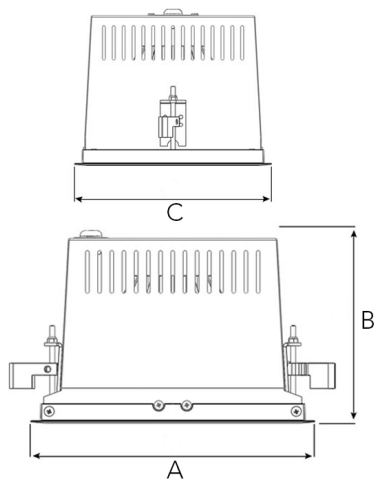

Spot		Medium		Flood		Wide Flood	
14°		26°		37°		55°	
m	ø	m	ø	m	ø	m	ø
1.0	0.24	1.0	0.47	1.0	0.68	1.0	1.05
2.0	0.48	2.0	0.94	2.0	1.35	2.0	2.10
3.0	0.72	3.0	1.41	3.0	2.03	3.0	3.15

A 233 B 161 C 200 (mm)

Saw instruction: 220 x 187 mm

Slim I 4000

Technical specification

Recessed down light with adjustable light direction using gyro function. Chip on board and separated NL Power LED electronic ballast for optimal life time and light flow performance. High quality reflectors with four different beam spreads. Lamp housing of die-cast aluminium for optimal cooling and low weight.

Model and colors Available in white, black and grey.

Accessories Faceplate.

Area of use Down light for indoor applications.

Technical data

Mains (input) voltage	220-240 V
Total weight	1,6 kg
Form of protection	IP 20, class III
Light source	LED
Operating position	Vertical/Gyro
Start time	Instant
Driver	Stand alone, included
Optics	Metalized aluminum reflector
Beam spreads	Spot, Medium, Flood, Wide flood

Type	Delivered lumen output (lm)	System power (W)	EEI ³
930	3850	35	A++
940	3800	36	A+
840	3880	30	A++

Note

The above article numbers applies to 930.

Product available in other Kelvin temperatures on request. Product available with DALI option on request. Product also available with faceplate. Final shipping destination may require minor modifications of components as well as article numbers, be sure to state the country in which the fixtures will be used.