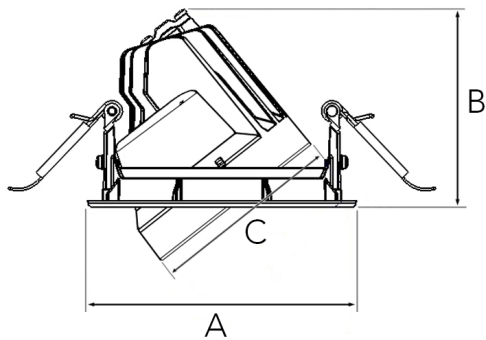

Spot		Medium		Flood	
16°		28°		40°	
m	ø	m	ø	m	ø
1.0	0.28	1.0	0.50	1.0	0.73
2.0	0.56	2.0	1.00	2.0	1.46
3.0	0.83	3.0	1.51	3.0	2.18

A 120 B 88 C 85 (mm)

Saw instruction: ø 112 mm

### Technical specification

Tiltable and rotating down light with chip on board and separated NL Power LED electronic ballast for optimal life time and light flow performance. High quality reflectors with three different beam spreads. Lamp housing of die-cast aluminium for optimal cooling and low weight.