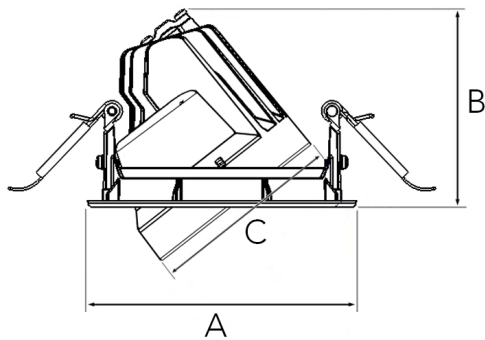

Spot		Medium		Flood	
16°		28°		40°	
m	ø	m	ø	m	ø
1.0	0.28	1.0	0.50	1.0	0.73
2.0	0.56	2.0	1.00	2.0	1.46
3.0	0.83	3.0	1.51	3.0	2.18

A 120 B 88 C 85 (mm)

Saw instruction: ø 112 mm

Moon mini 1500

Technical specification

Tiltable and rotating down light with chip on board and separated NL Power LED electronic ballast for optimal life time and light flow performance. High quality reflectors with three different beam spreads. Lamp housing of die-cast aluminium for optimal cooling and low weight.

Model and colors Available in white, black and grey.

Area of use Down light for indoor applications.

Technical data

Mains (input) voltage	220-240 V
Total weight	0.45 kg
Form of protection	IP 20, class III
Light source	LED
Operating position	Vertical/Gyro
Start time	Instant
Driver	Stand alone, included
Optics	Metalized aluminum reflector
Beam spreads	Spot, Medium, Flood