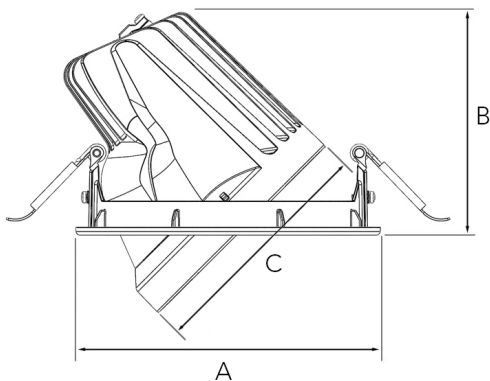

Spot		Medium		Flood		Wide Flood	
14°		26°		37°		55°	
m	ø	m	ø	m	ø	m	ø
1.0	0.24	1.0	0.47	1.0	0.68	1.0	1.05
2.0	0.48	2.0	0.94	2.0	1.35	2.0	2.10
3.0	0.72	3.0	1.41	3.0	2.03	3.0	3.15

A 158 B 122 C 121.5 (mm)

Saw instruction: ø 150 mm

### Technical specification

Tiltable and rotating down light with chip on board and separated NL Power LED electronic ballast for optimal life time and light flow performance. High quality reflectors with four different beam spreads. Lamp housing of die-cast aluminium for optimal cooling and low weight. Adjustable light direction using gyro function, max 45 degrees.