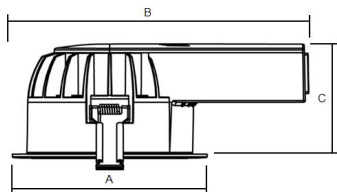

Flood		
	70°	
m	ø	lux
1.0	1.40	466
2.0	2.79	166
3.0	4.19	52

A 114 B 173 C 65 (mm)

Saw instruction: ø 104 mm

### Technical specification

LED down light with incorporated electronic gear and 8 high power LEDs. High quality lenses with flood beam spreads. Lamp housing of die-cast aluminium for optimal cooling and low weight.