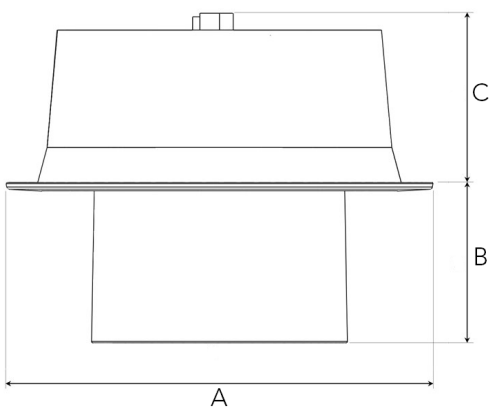

Spot		Medium		Flood		Wide Flood	
14°		27°		38°		56°	
m	ø	m	ø	m	ø	m	ø
1.0	0.25	1.0	0.48	1.0	0.69	1.0	1.07
2.0	0.49	2.0	0.95	2.0	1.39	2.0	2.14
3.0	0.74	3.0	1.43	3.0	2.08	3.0	3.22

A 176 B 65 C 70 (mm)

Saw instruction: ø 165 mm

Flexo 4000

Technical specification

Tiltable and rotating down light with chip on board and separated NL Power LED electronic ballast for optimal life time and light flow performance. High quality reflectors with four different beam spreads. Lamp housing of die-cast aluminium for optimal cooling and low weight.

Model and colors Available in white, black and grey.

Area of use Down light for indoor applications.

Technical data

Mains (input) voltage	220-240 V
Total weight	0,9 kg
Form of protection	IP 20, class III
Light source	LED
Operating position	360°/60°
Start time	Instant
Driver	Stand alone, included
Optics	Metalized aluminum reflector
Beam spreads	Spot, Medium, Flood, Wide flood