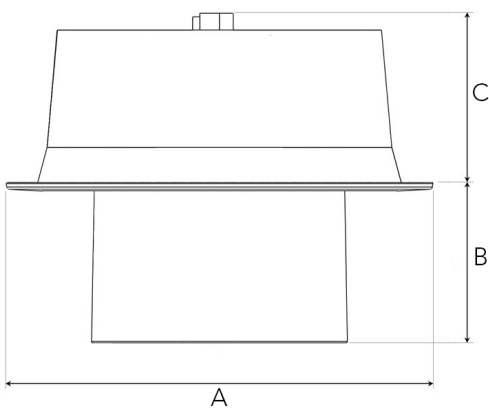

Spot		Medium		Flood		Wide Flood	
14°		27°		38°		56°	
m	ø	m	ø	m	ø	m	ø
1.0	0.25	1.0	0.48	1.0	0.69	1.0	1.07
2.0	0.49	2.0	0.95	2.0	1.39	2.0	2.14
3.0	0.74	3.0	1.43	3.0	2.08	3.0	3.22

A 176 B 65 C 70 (mm)

Saw instruction: ø 165 mm

### Technical specification

Tiltable and rotating down light with chip on board and separated NL Power LED electronic ballast for optimal life time and light flow performance. High quality reflectors with four different beam spreads. Lamp housing of die-cast aluminium for optimal cooling and low weight.