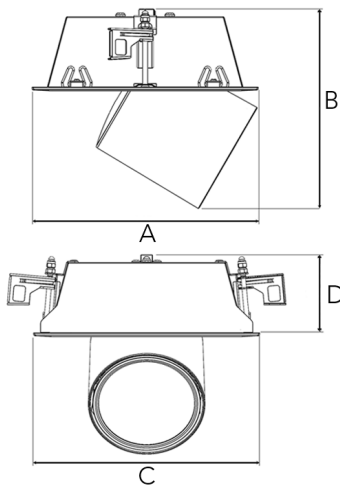

Flex I 3000

Spot		Medium		Flood		Wide Flood	
14°		27°		38°		56°	
m	ø	m	ø	m	ø	m	ø
1.0	0.25	1.0	0.48	1.0	0.69	1.0	1.07
2.0	0.49	2.0	0.95	2.0	1.39	2.0	2.14
3.0	0.74	3.0	1.43	3.0	2.08	3.0	3.22

A 202 B 179 C 202 D 70 (mm)

Saw instruction: 177 x 191 mm

Technical specification

Tiltable and rotating down light with chip on board and separated NL Power LED electronic ballast for optimal life time and light flow performance. High quality reflectors with four different beam spreads. Lamp housing of die-cast aluminium for optimal cooling and low weight.

Model and colors Available in white, black and grey.

Area of use Down light for indoor applications.

Technical data

Mains (input) voltage	220-240 V
Total weight	1.1 kg
Form of protection	IP 20, class III
Light source	LED
Operating position	360°/60°
Start time	Instant
Driver	Stand alone, included
Optics	Metalized aluminum reflector
Beam spreads	Spot, Medium, Flood, Wide flood

Art no	Description	Color
306-520-10	Spot	White
306-520-20	Spot	Black
306-520-30	Spot	Grey
306-521-10	Medium	White
306-521-20	Medium	Black
306-521-30	Medium	Grey
306-522-10	Flood	White
306-522-20	Flood	Black
306-522-30	Flood	Grey
306-523-10	Wide Flood	White
306-523-20	Wide Flood	Black
306-523-30	Wide Flood	Grey
1603	Suspension plate	-
288-325-001	Honeycomb filter	-
288-324-001	Filter holder	-
236-316-102	Assymetric glass	-