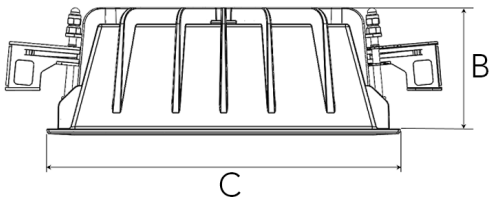

Spot		Medium		Flood		Wide Flood	
18°		28°		39°		55°	
m	ø	m	ø	m	ø	m	ø
1.0	0.31	1.0	0.49	1.0	0.72	1.0	1.05
2.0	0.63	2.0	0.99	2.0	1.43	2.0	2.10
3.0	0.94	3.0	1.48	3.0	2.15	3.0	3.15

A 202 B 70 C 202 (mm)

Saw instruction: 177 x 191 mm

Fix I 5000

Technical specification

Recessed down light with fixed position of lamp house, chip on board and separated NL Power LED electronic ballast for optimal life time and light flow performance. High quality reflectors with four different beam spreads. Lamp housing of die-cast aluminium for optimal cooling and low weight.

Model and colors Available in white, black and grey.

Area of use Down light for indoor applications.

Technical data

Mains (input) voltage	220-240 V
Total weight	0,8 kg
Form of protection	IP 20, class III
Light source	LED
Operating position	Vertical
Start time	Instant
Driver	Stand alone, included
Optics	Metalized aluminum reflector
Beam spreads	Spot, Medium, Flood, Wide flood