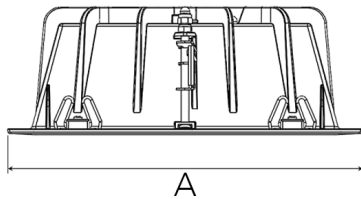

Spot		Medium		Flood		Wide Flood	
18°		28°		39°		55°	
m	ø	m	ø	m	ø	m	ø
1.0	0.31	1.0	0.49	1.0	0.72	1.0	1.05
2.0	0.63	2.0	0.99	2.0	1.43	2.0	2.10
3.0	0.94	3.0	1.48	3.0	2.15	3.0	3.15

A 202 B 70 C 202 (mm)

Saw instruction: 177 x 191 mm

Fix I 5000

Technical specification

Recessed down light with fixed position of lamp house, chip on board and separated NL Power LED electronic ballast for optimal life time and light flow performance. High quality reflectors with four different beam spreads. Lamp housing of die-cast aluminium for optimal cooling and low weight.

Model and colors Available in white, black and grey.

Area of use Down light for indoor applications.

Technical data

Mains (input) voltage	220-240 V
Total weight	0,8 kg
Form of protection	IP 20, class III
Light source	LED
Operating position	Vertical
Start time	Instant
Driver	Stand alone, included
Optics	Metalized aluminum reflector
Beam spreads	Spot, Medium, Flood, Wide flood