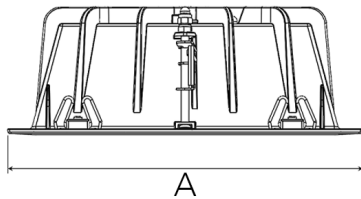

Spot		Medium		Flood		Wide Flood	
14°		27°		38°		56°	
m	ø	m	ø	m	ø	m	ø
1.0	0.25	1.0	0.48	1.0	0.69	1.0	1.07
2.0	0.49	2.0	0.95	2.0	1.39	2.0	2.14
3.0	0.74	3.0	1.43	3.0	2.08	3.0	3.22

A 202 B 70 C 202 (mm)

Saw instruction: 177 x 191 mm

### Technical specification

Recessed down light with fixed position of lamp house, chip on board and separated NL Power LED electronic ballast for optimal life time and light flow performance. High quality reflectors with four different beam spreads. Lamp housing of die-cast aluminium for optimal cooling and low weight.