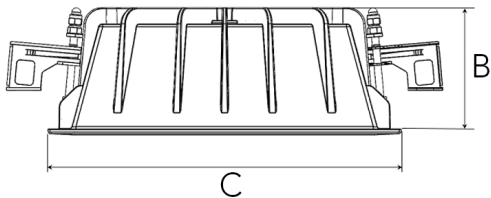

Spot		Medium		Flood		Wide Flood	
14°		27°		38°		56°	
m	ø	m	ø	m	ø	m	ø
1.0	0.25	1.0	0.48	1.0	0.69	1.0	1.07
2.0	0.49	2.0	0.95	2.0	1.39	2.0	2.14
3.0	0.74	3.0	1.43	3.0	2.08	3.0	3.22

A 202 B 70 C 202 (mm)

Saw instruction: 177 x 191 mm

### Technical specification

Recessed down light with fixed position of lamp house, chip on board and separated NL Power LED electronic ballast for optimal life time and light flow performance. High quality reflectors with four different beam spreads. Lamp housing of die-cast aluminium for optimal cooling and low weight.