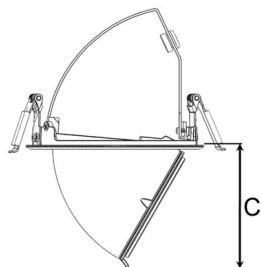

Spot		Medium		Flood	
16°		28°		40°	
m	ø	m	ø	m	ø
1.0	0.28	1.0	0.50	1.0	0.73
2.0	0.56	2.0	1.00	2.0	1.46
3.0	0.83	3.0	1.51	3.0	2.18

A 131 B 101 C 114 (mm)

Saw instruction: ø 124 mm

### Technical specification

Retractable and rotating down light with chip on board and separated NL Power LED electronic ballast for optimal life time and light flow performance. High quality reflectors with three different beam spreads. Lamp housing of die-cast aluminium for optimal cooling and low weight.

### Technical data

Mains (input) voltage	220-240 V
Total weight	0,55 kg
Form of protection	IP 20, class III
Light source	LED
Operating position	360°/60°
Start time	Instant
Driver	Stand alone, included
Optics	Metalized aluminum reflector
Beam spreads	Spot, Medium, Flood