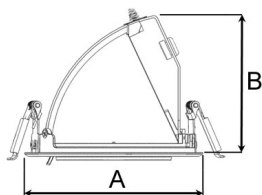

Spot		Medium		Flood	
16°		28°		40°	
m	ø	m	ø	m	ø
1.0	0.28	1.0	0.50	1.0	0.73
2.0	0.56	2.0	1.00	2.0	1.46
3.0	0.83	3.0	1.51	3.0	2.18

A 131 B 101 C 114 (mm)

Saw instruction: ø 124 mm

### Technical specification

Retractable and rotating down light with chip on board and separated NL Power LED electronic ballast for optimal life time and light flow performance. High quality reflectors with three different beam spreads. Lamp housing of die-cast aluminium for optimal cooling and low weight.

### Technical data

Mains (input) voltage	220-240 V
Total weight	0,55 kg
Form of protection	IP 20, class III
Light source	LED
Operating position	360°/60°
Start time	Instant
Driver	Stand alone, included
Optics	Metalized aluminum reflector
Beam spreads	Spot, Medium, Flood