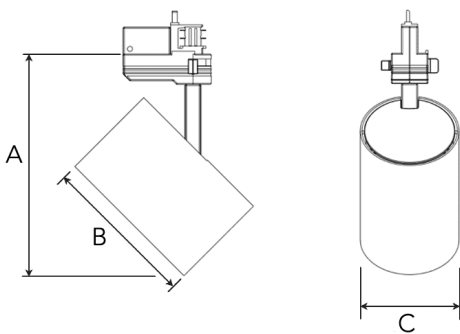

Spot		Medium		Flood	
18°		31°		42°	
m	ø	m	ø	m	ø
1.0	0.31	1.0	0.52	1.0	0.76
2.0	0.62	2.0	1.05	2.0	1.52
3.0	0.93	3.0	1.57	3.0	2.28

A 194 B 135 C 86 (mm)

### Technical specification

Track light with incorporated electronic gear and Chip on board. High quality reflectors with three different beam spreads. Lamp housing of die-cast aluminium for optimal cooling, long lifetime and low weight. Black front ring.

### Technical data

Mains (input) voltage	220-240 V
Total weight	0,65 kg
Form of protection	IP 20, class I
Light source	LED
Operating position	360°/90°
Start time	Instant
Driver	Built in
Optics	Metalized aluminum reflector
Beam spreads	Spot, Medium, Flood