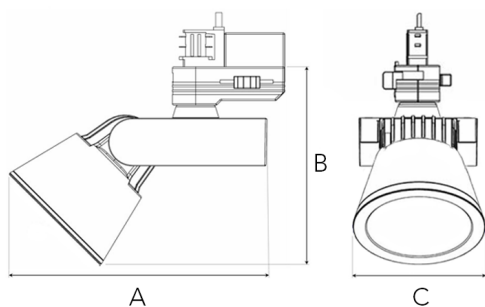

Spot		Medium		Flood	
16°		28°		40°	
m	ø	m	ø	m	ø
1.0	0.28	1.0	0.50	1.0	0.73
2.0	0.56	2.0	1.00	2.0	1.46
3.0	0.83	3.0	1.51	3.0	2.18

A 177 B 137 C 67 (mm)

Ultra mini 2000

Technical specification

Track light with incorporated electronic gear and Chip on board. High quality reflectors with three different beam spreads. Lamp housing of die-cast aluminium for optimal cooling, long lifetime and low weight.

Model and colors Available in white, black and grey.

Area of use Track light for indoor applications.

Technical data

Mains (input) voltage	220-240 V
Total weight	0,76 kg
Form of protection	IP 20, class I
Light source	LED
Operating position	360°/90°
Start time	Instant
Driver	Built in
Optics	Metalized aluminum reflector
Beam spreads	Spot, Medium, Flood

Type	Delivered lumen output (lm)	System power (W)	EEI ³
930	1890	17	A++
940	1890	17	A++
840	1890	14	A++

Note

The above article numbers applies to 930.

Product available in other Kelvin temperatures by request. Final shipping destination may require minor modifications of components as well as article numbers, be sure to state the country in which the fixtures will be used.