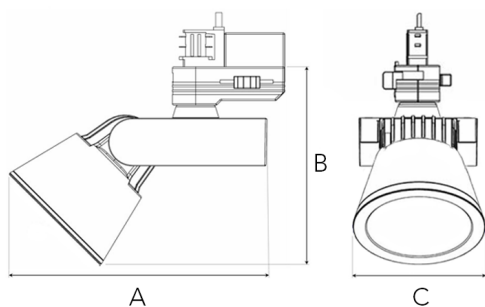

Spot		Medium		Flood	
16°		28°		40°	
m	ø	m	ø	m	ø
1.0	0.28	1.0	0.50	1.0	0.73
2.0	0.56	2.0	1.00	2.0	1.46
3.0	0.83	3.0	1.51	3.0	2.18

A 177 B 137 C 67 (mm)

Ultra mini 1500

Technical specification

Track light with incorporated electronic gear and Chip on board. High quality reflectors with three different beam spreads. Lamp housing of die-cast aluminium for optimal cooling, long lifetime and low weight.

Model and colors Available in white, black and grey.

Area of use Track light for indoor applications.

Technical data

Mains (input) voltage	220-240 V
Total weight	0,76 kg
Form of protection	IP 20, class I
Light source	LED
Operating position	360°/90°
Start time	Instant
Driver	Built in
Optics	Metalized aluminum reflector
Beam spreads	Spot, Medium, Flood

Type	Delivered lumen output (lm)	System power (W)	EEI ³
930	1400	12	A++
940	1380	12	A++
840	1470	11	A++

Note

The above article numbers applies to 930.

Product available in other Kelvin temperatures by request. Final shipping destination may require minor modifications of components as well as article numbers, be sure to state the country in which the fixtures will be used.