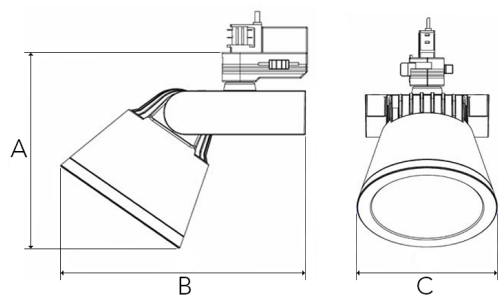

Spot		Medium		Flood		Wide Flood	
14°		26°		37°		55°	
m	ø	m	ø	m	ø	m	ø
1.0	0.24	1.0	0.47	1.0	0.68	1.0	1.05
2.0	0.48	2.0	0.94	2.0	1.35	2.0	2.10
3.0	0.72	3.0	1.41	3.0	2.03	3.0	3.15

A 178 B 222 C 132 (mm)

### Technical specification

Track light with incorporated electronic gear and Chip on board. High quality reflectors with four different beam spreads. Lamp housing of die-cast aluminium for optimal cooling, long lifetime and low weight.

### Technical data

Mains (input) voltage	220-240 V
Total weight	1 kg
Form of protection	IP 20, class I
Light source	LED
Operating position	360°/90°
Start time	Instant
Driver	Built in
Optics	Metalized aluminum reflector
Beam spreads	Spot, Medium, Flood, Wide flood