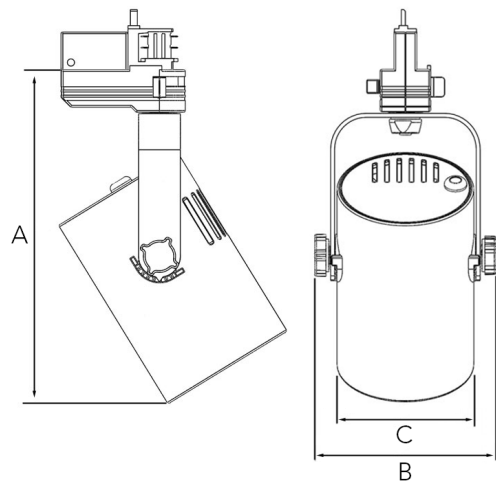

Spot		Medium		Flood	
16°		28°		40°	
m	ø	m	ø	m	ø
1.0	0.28	1.0	0.50	1.0	0.73
2.0	0.56	2.0	1.00	2.0	1.46
3.0	0.83	3.0	1.51	3.0	2.18

A 208 B 115 C 87 (mm)

### Technical specification

Track light with incorporated electronic gear and Chip on board. High quality reflectors with three different beam spreads. Lamp housing of die-cast aluminium for optimal cooling, long lifetime and low weight. Black front ring.

### Technical data

Mains (input) voltage	220-240 V
Total weight	0,76 kg
Form of protection	IP 20, class I
Light source	LED
Operating position	360°/90°
Start time	Instant
Driver	Built in
Optics	Metalized aluminum reflector
Beam spreads	Spot, Medium, Flood