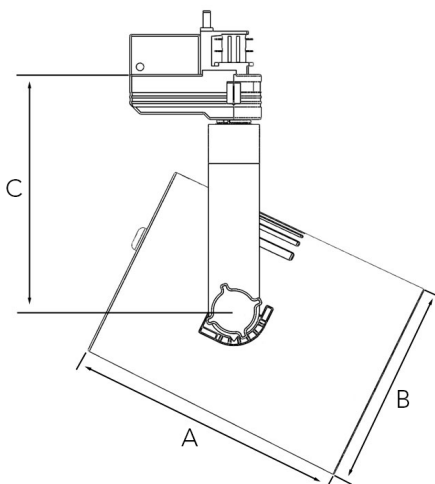

Spot		Medium		Flood		Wide Flood	
14°		26°		37°		55°	
m	ø	m	ø	m	ø	m	ø
1.0	0.24	1.0	0.47	1.0	0.68	1.0	1.05
2.0	0.48	2.0	0.94	2.0	1.35	2.0	2.10
3.0	0.72	3.0	1.41	3.0	2.03	3.0	3.15

A 162 B 121 C 139 (mm)

Tubix 4000

Technical specification

Track light with incorporated electronic gear and Chip on board. High quality reflectors with four different beam spreads. Lamp housing of die-cast aluminium for optimal cooling, long lifetime and low weight. Black front ring.

Model and colors Available in white, black and grey.

Area of use Track light for indoor applications.

Technical data

Mains (input) voltage	220-240 V
Total weight	1,2 kg
Form of protection	IP 20, class I
Light source	LED
Operating position	360°/90°
Driver	Built in
Optics	Metalized aluminum reflector
Beam spreads	Spot, Medium, Flood, Wide flood

Type	Delivered lumen output (lm)	System power (W)	EEI ³
930	3850	35	A++
940	3800	36	A+
840	3880	30	A++

Note

The above article numbers applies to 930.

Product available with FOOD COB on request.

Product available in other Kelvin temperatures by request. Final shipping destination may require minor modifications of components as well as article numbers, be sure to state the country in which the fixtures will be used.