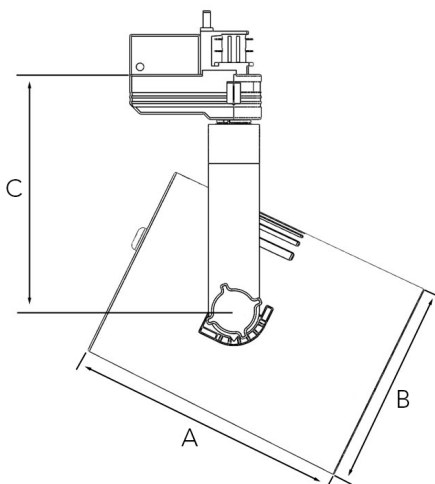

Spot		Medium		Flood		Wide Flood	
14°		26°		37°		55°	
m	ø	m	ø	m	ø	m	ø
1.0	0.24	1.0	0.47	1.0	0.68	1.0	1.05
2.0	0.48	2.0	0.94	2.0	1.35	2.0	2.10
3.0	0.72	3.0	1.41	3.0	2.03	3.0	3.15

A 162 B 121 C 139 (mm)

Tubix 3000

Technical specification

Track light with incorporated electronic gear and Chip on board. High quality reflectors with four different beam spreads. Lamp housing of die-cast aluminium for optimal cooling, long lifetime and low weight. Black front ring.

Model and colors Available in white, black and grey.

Area of use Track light for indoor applications.

Technical data

Mains (input) voltage	220-240 V
Total weight	1,2 kg
Form of protection	IP 20, class I
Light source	LED
Operating position	360°/90°
Driver	Built in
Optics	Metalized aluminum reflector
Beam spreads	Spot, Medium, Flood, Wide flood

Type	Delivered lumen output (lm)	System power (W)	EEI ³
930	2800	24	A++
940	2800	24,5	A++
840	2900	22	A++

Note

The above article numbers applies to 930.

Product available with FOOD COB on request.

Product available in other Kelvin temperatures on request. Final shipping destination may require minor modifications of components as well as article numbers, be sure to state the country in which the fixtures will be used.