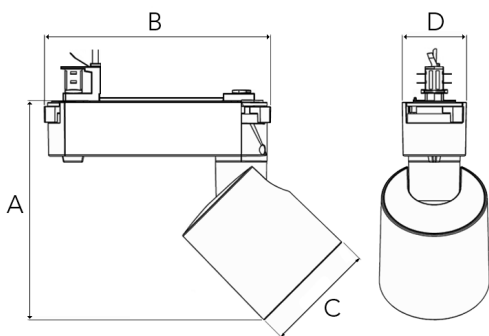

Spot		Medium		Flood	
16°		28°		40°	
m	ø	m	ø	m	ø
1.0	0.28	1.0	0.50	1.0	0.73
2.0	0.56	2.0	1.00	2.0	1.46
3.0	0.83	3.0	1.51	3.0	2.18

A 166 B 172 C 83,5 D 49 (mm)

Revoc mini 2000

Technical specification

Track light with incorporated electronic gear and Chip on board. High quality reflectors with three different beam spreads. Lamp housing of die-cast aluminium for optimal cooling, long lifetime and low weight. Black front ring.

Model and colors Available in white, black and grey.

Area of use Track light for indoor applications.

Technical data

Mains (input) voltage	220-240 V
Total weight	0,76 kg
Form of protection	IP 20, class I
Light source	LED
Operating position	360°/90°
Start time	Instant
Driver	Built in
Optics	Metalized aluminum reflector
Beam spreads	Spot, Medium, Flood

Type	Delivered lumen output (lm)	System power (W)	EEI ³
930	1890	17	A++
940	1890	17	A++
840	1890	14	A++

Note

The above article numbers applies to 930.

Product available in other Kelvin temperatures on request. Final shipping destination may require minor modifications of components as well as article numbers, be sure to state the country in which the fixtures will be used.