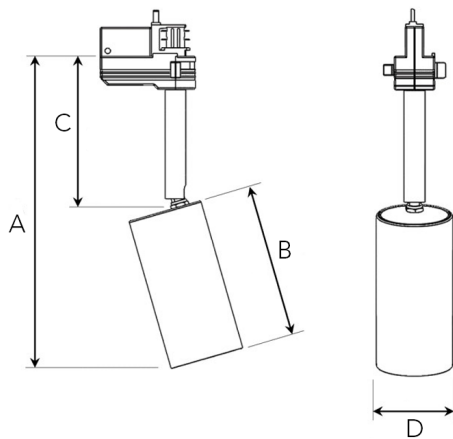

Spot		Medium		Flood		Wide Flood	
15°		27°		36°		56°	
m	ø	m	ø	m	ø	m	ø
1.0	0.26	1.0	0.47	1.0	0.65	1.0	1.06
2.0	0.53	2.0	0.95	2.0	1.30	2.0	2.12
3.0	0.79	3.0	1.42	3.0	1.95	3.0	3.18

A 264 B 124 C 140 D 60 (mm)

### Technical specification

Track light with incorporated electronic gear and Chip on board. High quality reflectors with four different beam spreads. Lamp housing of die-cast aluminium for optimal cooling, long lifetime and low weight.

### Technical data

Mains (input) voltage	220-240 V
Total weight	0,65 kg
Form of protection	IP 20, class I
Light source	LED
Operating position	360°/90°
Start time	Instant
Driver	Built in
Optics	Metalized aluminum reflector
Beam spreads	Spot, Medium, Flood, Wide flood