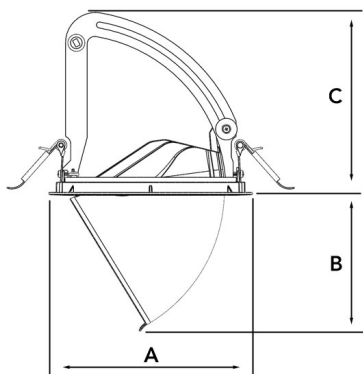

| Spot |      | Medium |      | Flood |      | Wide Flood |      |
|------|------|--------|------|-------|------|------------|------|
| 14°  |      | 26°    |      | 37°   |      | 55°        |      |
| m    | ø    | m      | ø    | m     | ø    | m          | ø    |
| 1.0  | 0.24 | 1.0    | 0.47 | 1.0   | 0.68 | 1.0        | 1.05 |
| 2.0  | 0.48 | 2.0    | 0.94 | 2.0   | 1.35 | 2.0        | 2.10 |
| 3.0  | 0.72 | 3.0    | 1.41 | 3.0   | 2.03 | 3.0        | 3.15 |

A 170 B 115,5 C 150 (mm)

Saw instruction: ø 160 mm

### Technical specification

Retractable and rotating down light with chip on board and separated NL Power LED electronic ballast for optimal life time and light flow performance. High quality reflectors with four different beam spreads. Lamp housing of die-cast aluminium for optimal cooling and low weight.