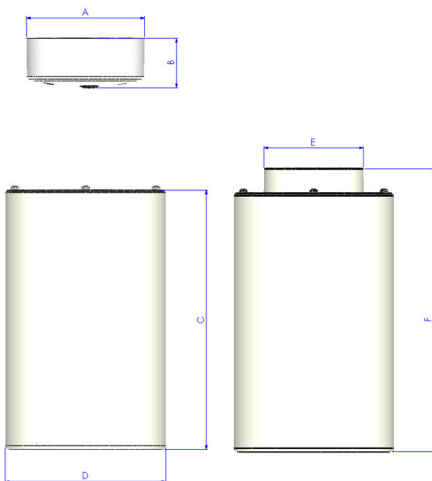

A 117 B 49 C 256 D 159 E 99 (mm)

Type	Delivered lumen output (lm)	System power (W)	EEI³
830	2900	26	A++
930	2900	30	A+
840	3000	26	A++
940	2900	29	A+

Note

*Product available with meat or bread COB.

Final shipping destination may require minor modifications of components as well as catalogue numbers, be sure to state the country in which the fixtures will be used.