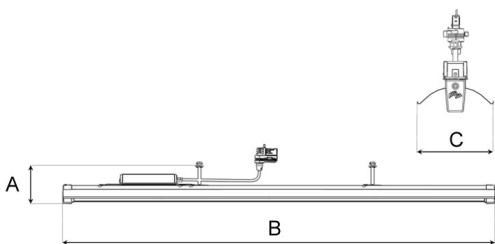

Art no	Description	Color
223-5xx	Ibis LED 8000,830, 220-240V, for Track mounting	Grey

Flood	
100°/42°	
m	∅
1.0	2.40
2.0	4.80
3.0	7.20

Type	Delivered lumen output (lm)	System power (W)	EEI <sup>3</sup>
830	7800	72	A++
835	8000	72	A++
840	8200	72	A++

A 131 B 1492 C 151 (mm)