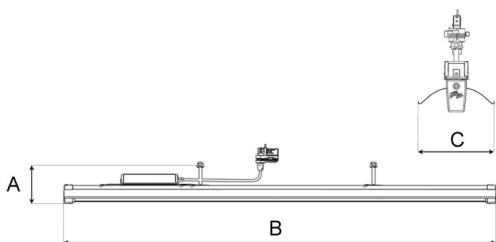

Ibis LED 7000

Technical specification

Linear down light for LED tubes. Reflector with flood beam spread. Housing of Powder painted aluminium.

Model and colors Available in grey. Dali as option.

Area of use LED light for indoor applications, suitable for general lighting.

Flood	
100°/42°	
m	∅
1.0	2.40
2.0	4.80
3.0	7.20

Art no	Description	Color
223-5xx	Ibis LED 7000,830, 220-240V, for Track mounting	Grey

Type	Delivered lumen output (lm)	System power (W)	EEI ³
830	6680	59	A++
835	6850	59	A++
840	7000	59	A++

A 131 B 1492 C 151 (mm)