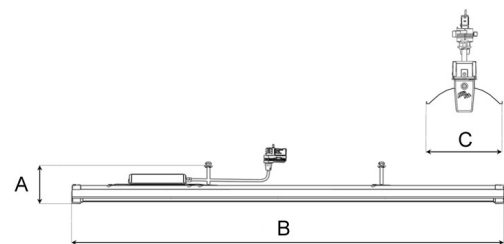

Flood	
100°/42°	
m	∅
1.0	2.40
2.0	4.80
3.0	7.20

A 131 B 1492 C 151 (mm)

### Technical specification

Linear down light for LED tubes. Reflector with flood beam spread. Housing of Powder painted aluminium.

**Model and colors** Available in grey. Dali as option.

**Area of use** LED light for indoor ceiling or horizontal wire mounting applications. Suitable for general lighting.

### Technical data

Mains (input) voltage	220-240 V
Total weight	2 kg
Form of protection	IP 20, class I
Color temperature	3 000 K
Light source	LED
Operating position	Vertical
Lamp holder	NLAB Standard
Control gear	Electronic
Start time	Instant
Driver	Included
Reflector	High quality anodized reflector
Optics	
Beam spreads	Flood