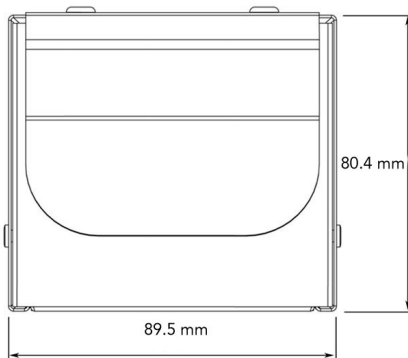

| Flood   |      |
|---------|------|
| 97°/76° |      |
| m       | ∅    |
| 1.0     | 2.27 |
| 2.0     | 4.54 |
| 3.0     | 6.81 |

### Technical specification

Linear down light for LED tubes. Reflector with flood beam spread. Housing of powder painted sheet metal. Built in electronic.

**Model and colors** Available in white.

**Area of use** LED light for indoor functional ceiling. Suitable for general lighting.

### Technical data

|                       |                                 |
|-----------------------|---------------------------------|
| Mains (input) voltage | 220-240 V                       |
| Total weight          | 4,57 kg                         |
| Form of protection    | IP 20, class I                  |
| Color temperature     | 3 000 K                         |
| Light source          | LED                             |
| Operating position    | Vertical                        |
| Lamp holder           | NLAB Standard                   |
| Control gear          | Electronic                      |
| Start time            | Instant                         |
| Driver                | Separate                        |
| Reflector             | High quality anodized reflector |
| Beam spreads          | Flood                           |
| Design lifetime       | L80 B10 50 000h                 |

| Art no  | Description                       | Color |
|---------|-----------------------------------|-------|
| 204-574 | GRID LED 1700mm, 830 <sup>1</sup> | White |
| 204-575 | GRID LED 1700mm, 835 <sup>1</sup> | White |
| 204-576 | GRID LED 1700mm, 840 <sup>1</sup> | White |
| 204-577 | GRID LED 1900mm, 830 <sup>2</sup> | White |
| 204-578 | GRID LED 1900mm, 835 <sup>2</sup> | White |
| 204-579 | GRID LED 1900mm, 840 <sup>2</sup> | White |