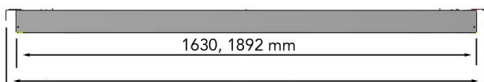

| Flood   |      |
|---------|------|
| 97°/76° |      |
| m       | ∅    |
| 1.0     | 2.27 |
| 2.0     | 4.54 |
| 3.0     | 6.81 |

### Technical specification

Linear down light for LED tubes. Reflector with flood beam spread. Housing of powder painted sheet metal. Built in electronic.

**Model and colors** Available in white.

**Area of use** LED light for indoor functional ceiling. Suitable for general lighting.