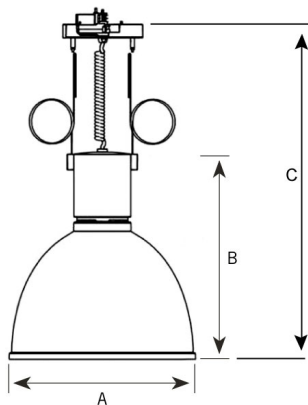

Globe COB 4000

Technical specification

Pendulum with incorporated electronic gear for LED lamps. High quality lenses with different beam spreads.

Model and colors Lampshade available in brushed aluminium. Mounting for monopoint or track. Cable always in black.

Area of use Pendulum for indoor applications.

Technical data

Mains (input) voltage	220-240 V
Total weight	4,43 kg
Form of protection	IP 20, class I
Color temperature	3 000 K
Light source	LED
Operating position	Vertical
Start time	Instant
Driver	Built in
Optics	Transparent Polycarbonate
Beam spreads	Spot, Medium, Flood

Spot		Medium		Flood	
23°		32°		37°	
m	ø	m	ø	m	ø
1.0	0.40	1.0	0.57	1.0	0.67
2.0	0.81	2.0	1.13	2.0	1.34
3.0	1.21	3.0	1.70	3.0	2.01

A 424 B 480 C 600 (mm)

Art no	Description	Color
221-540-20	Globe COB , Spot	Black
221-540-32	Globe COB , Spot	Dark Grey
221-541-20	Globe COB , Medium	Black
221-541-32	Globe COB , Medium	Dark Grey
221-542-20	Globe COB , Flood	Black
221-542-32	Globe COB , Flood	Dark Grey
054-70-10	Monopoint with Bracket	White
054-70-20	Monopoint with Bracket	Black
054-70-30	Monopoint with Bracket	Grey
054-71-10,054-71-20	Track bracket,Track bracket	White ,Black
054-71-10,054-71-20	Track bracket,Track bracket	White ,Black