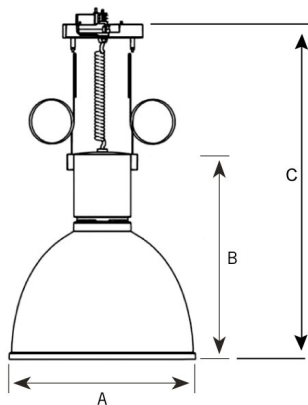

Spot		Medium		Flood	
17°		23°		38°	
m	ø	m	ø	m	ø
1.0	0.30	1.0	0.41	1.0	0.70
2.0	0.60	2.0	0.83	2.0	1.39
3.0	0.91	3.0	1.24	3.0	2.09

A 424 B 480 C 600 (mm)

Globe COB 3000

Technical specification

Pendulum with incorporated electronic gear for LED lamps. High quality lenses with different beam spreads.

Model and colors Lampshade available in brushed aluminium. Mounting for monopoint or track. Cable always in black. Extendable cable 6m.

Area of use Pendulum for indoor applications.

Technical data

Mains (input) voltage	220-240 V
Total weight	4,43 kg
Form of protection	IP 20, class I
Color temperature	3 000 K
Light source	LED
Operating position	Vertical
Start time	Instant
Driver	Built in
Optics	PMMA
Beam spreads	Spot, Medium, Flood

Art no	Description	Color
221-530-20	Globe COB, Spot	Black
221-530-32	Globe COB , Spot	Dark Grey
221-531-20	Globe COB, Medium	Black
221-531-32	Globe COB , Medium	Dark Grey
221-532-20	Globe COB , Flood	Black
221-532-32	Globe COB, Flood	Dark Grey
054-70-10	Monopoint with Bracket	White
054-70-20	Monopoint with Bracket	Black
054-70-30	Monopoint with Bracket	Grey
054-71-10,054-71-20	Track bracket,Track bracket	White ,Black
054-71-10,054-71-20	Track bracket,Track bracket	White ,Black