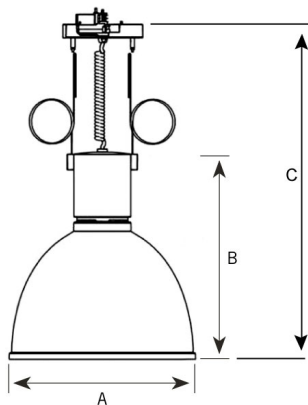

A 424 B 480 C 600 (mm)

Art no	Description	Color
221-500-20	Globe 16L+ , Spot	Black
221-500-32	Globe 16L+ , Spot	Dark Grey
221-501-20	Globe 16L+ , Medium	Black
221-501-32	Globe 16L+ , Medium	Dark Grey
221-502-20	Globe 16L+ , Flood	Black
221-502-32	Globe 16L+ , Flood	Dark Grey
054-70-10	Monopoint with Bracket	White
054-70-20	Monopoint with Bracket	Black
054-70-30	Monopoint with Bracket	Grey
054-71-10	Track bracket	White
054-71-20	Track bracket	Black

Type	Delivered lumen output (lm)	System power (W)	EEI³
930	3000	48	A+

Note

Final shipping destination may require minor modifications of components as well as article numbers, be sure to state the country in which the fixtures will be used. Special versions can also be produced depending on quantity. North American versions also available.